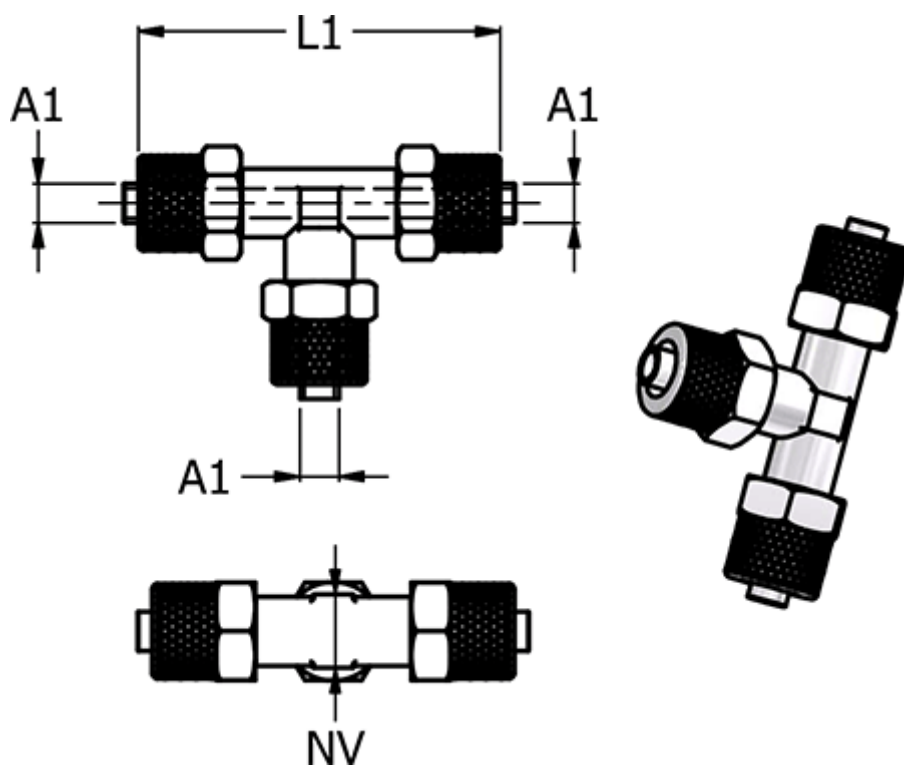

Article number: 5861480010

Description: Push-on fitting 14.800-10, metal  $\text{Ø}10/8\text{'}$ - $\text{Ø}10/8\text{'}$ - $\text{Ø}10/8\text{'}$   
Tee

## Measures

Hose diameter A1 = 10/8

L1 = 50

NV = 12